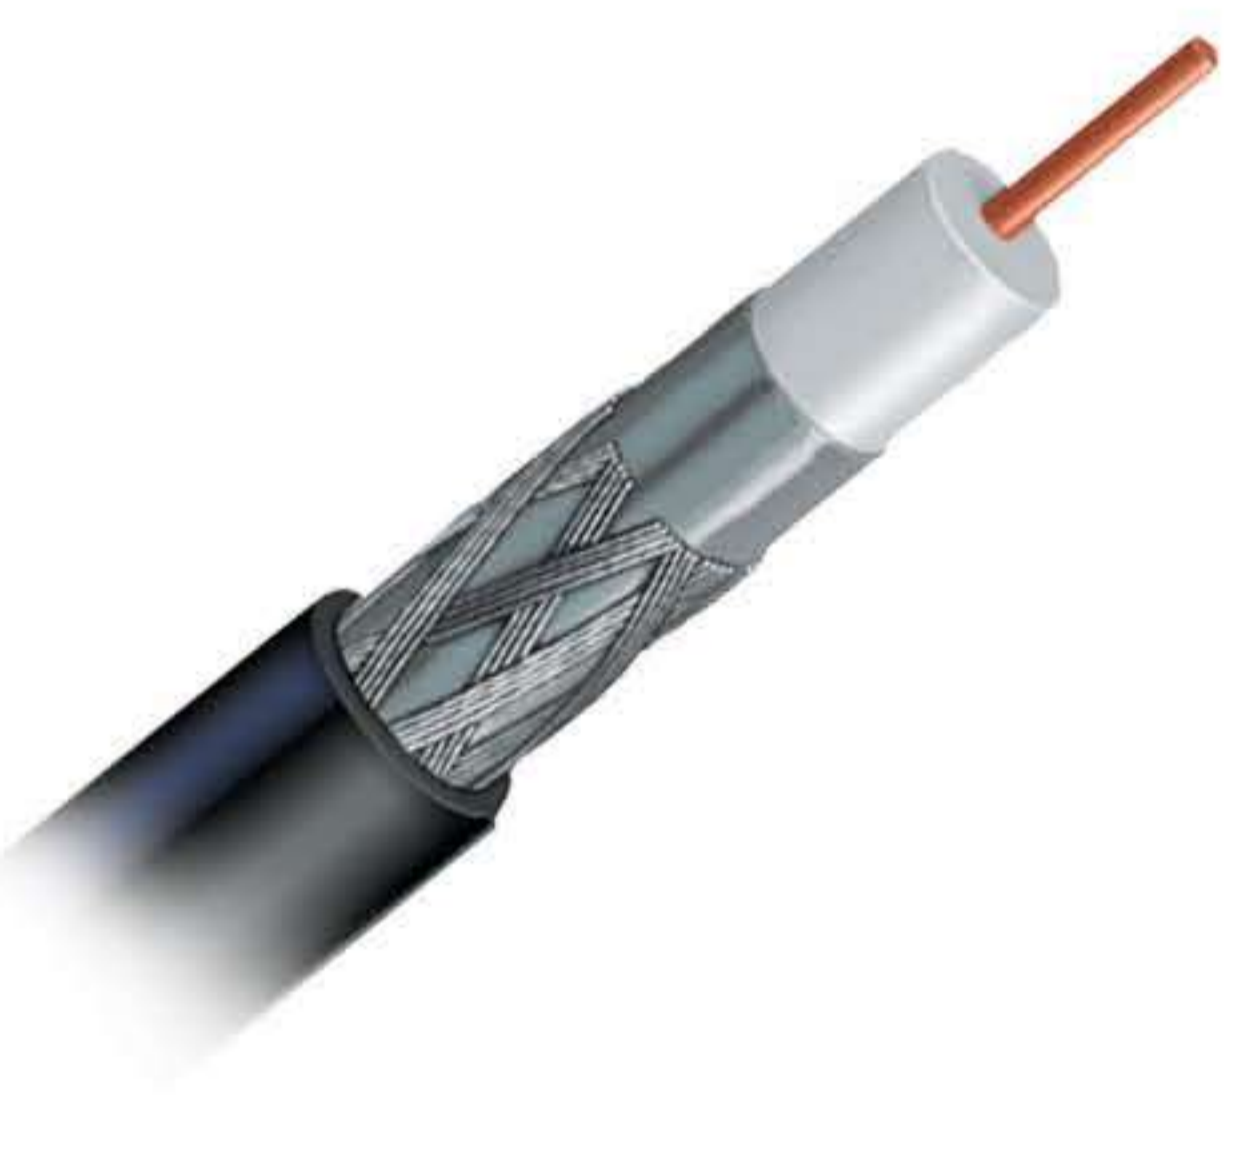

PRODUCT LINE CARD

Cat5e Plenum CCA
Bare copper / UL Listed Cables

Cat6 Plenum CCA
Bare copper / UL Listed Cables

Cat6a Plenum
Riser UL listed cables

RG59 Siamese PVC CCTV Coaxial
Cable 1000ft Black

RG59 CCS With Standard
Power Connectors 500ft Black

RG59 Siamese PVC CCTV
Coaxial Cable 500ft White

500FT RG6 Bare Copper Dual
Shielded Ground Coaxial Cable

RG59 Siamese With 2 Conductors
Power Cable 1000ft White

500FT RG6 Bare Copper
Dual Shielded Coaxial Cable

RG6 Bare Copper Dual Shielded
Coaxial Cable 1000ft White

Cat6 Stranded Wire
Bulk Network Cable

RG6 Coaxial Copper Clad Steel
Satellite Cable 1000ft

Fiber Optic

RG6 Dual Cable Dual Shielded
Copper Clad 500ft White

RG6 Dual Antenna Cable
Dual Shielded Copper Clad 500 FT

1000FT RG59 CCS
Aluminum Braiding Cable

Audio Video Cables

Patch Cables
Cat5e/Cat6/Cat6A

Telephone Cord

Alarm Security Cables

DVI Cables

Dish Ground Wires